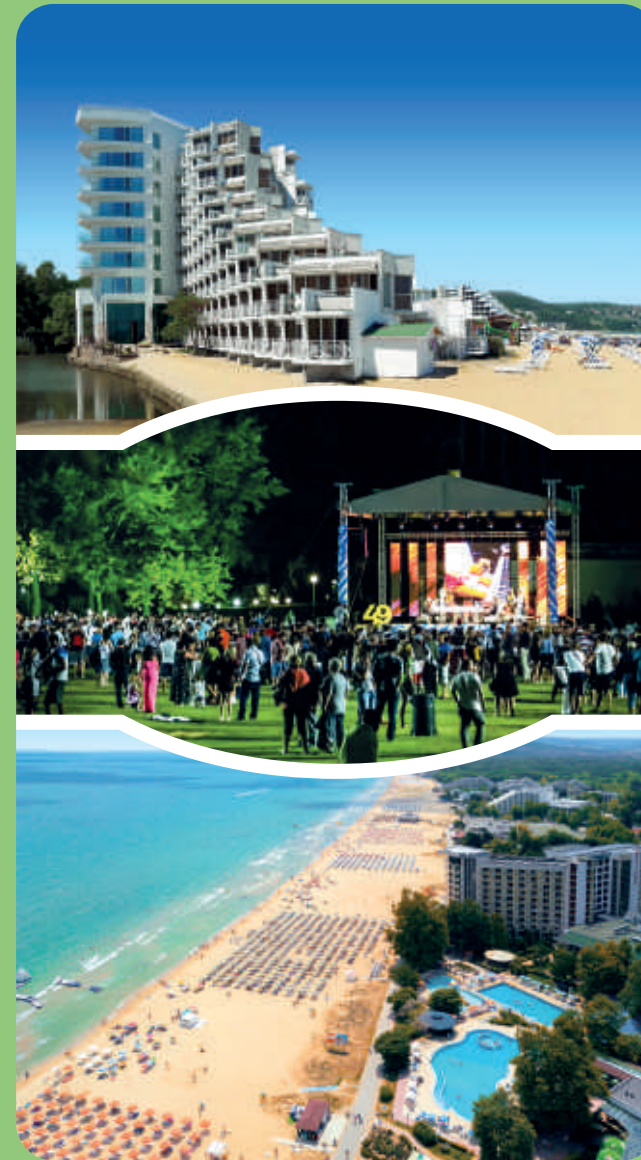

RESORT BY POLARIS DEVELOPMENT, INC. © 2019

- [/AlbenaResort](#)
- [/albena_resort_bulgaria](#)
- [/AlbenaResort](#)
- +359 (0) 700 12 110
- [www.albena.bg](#)